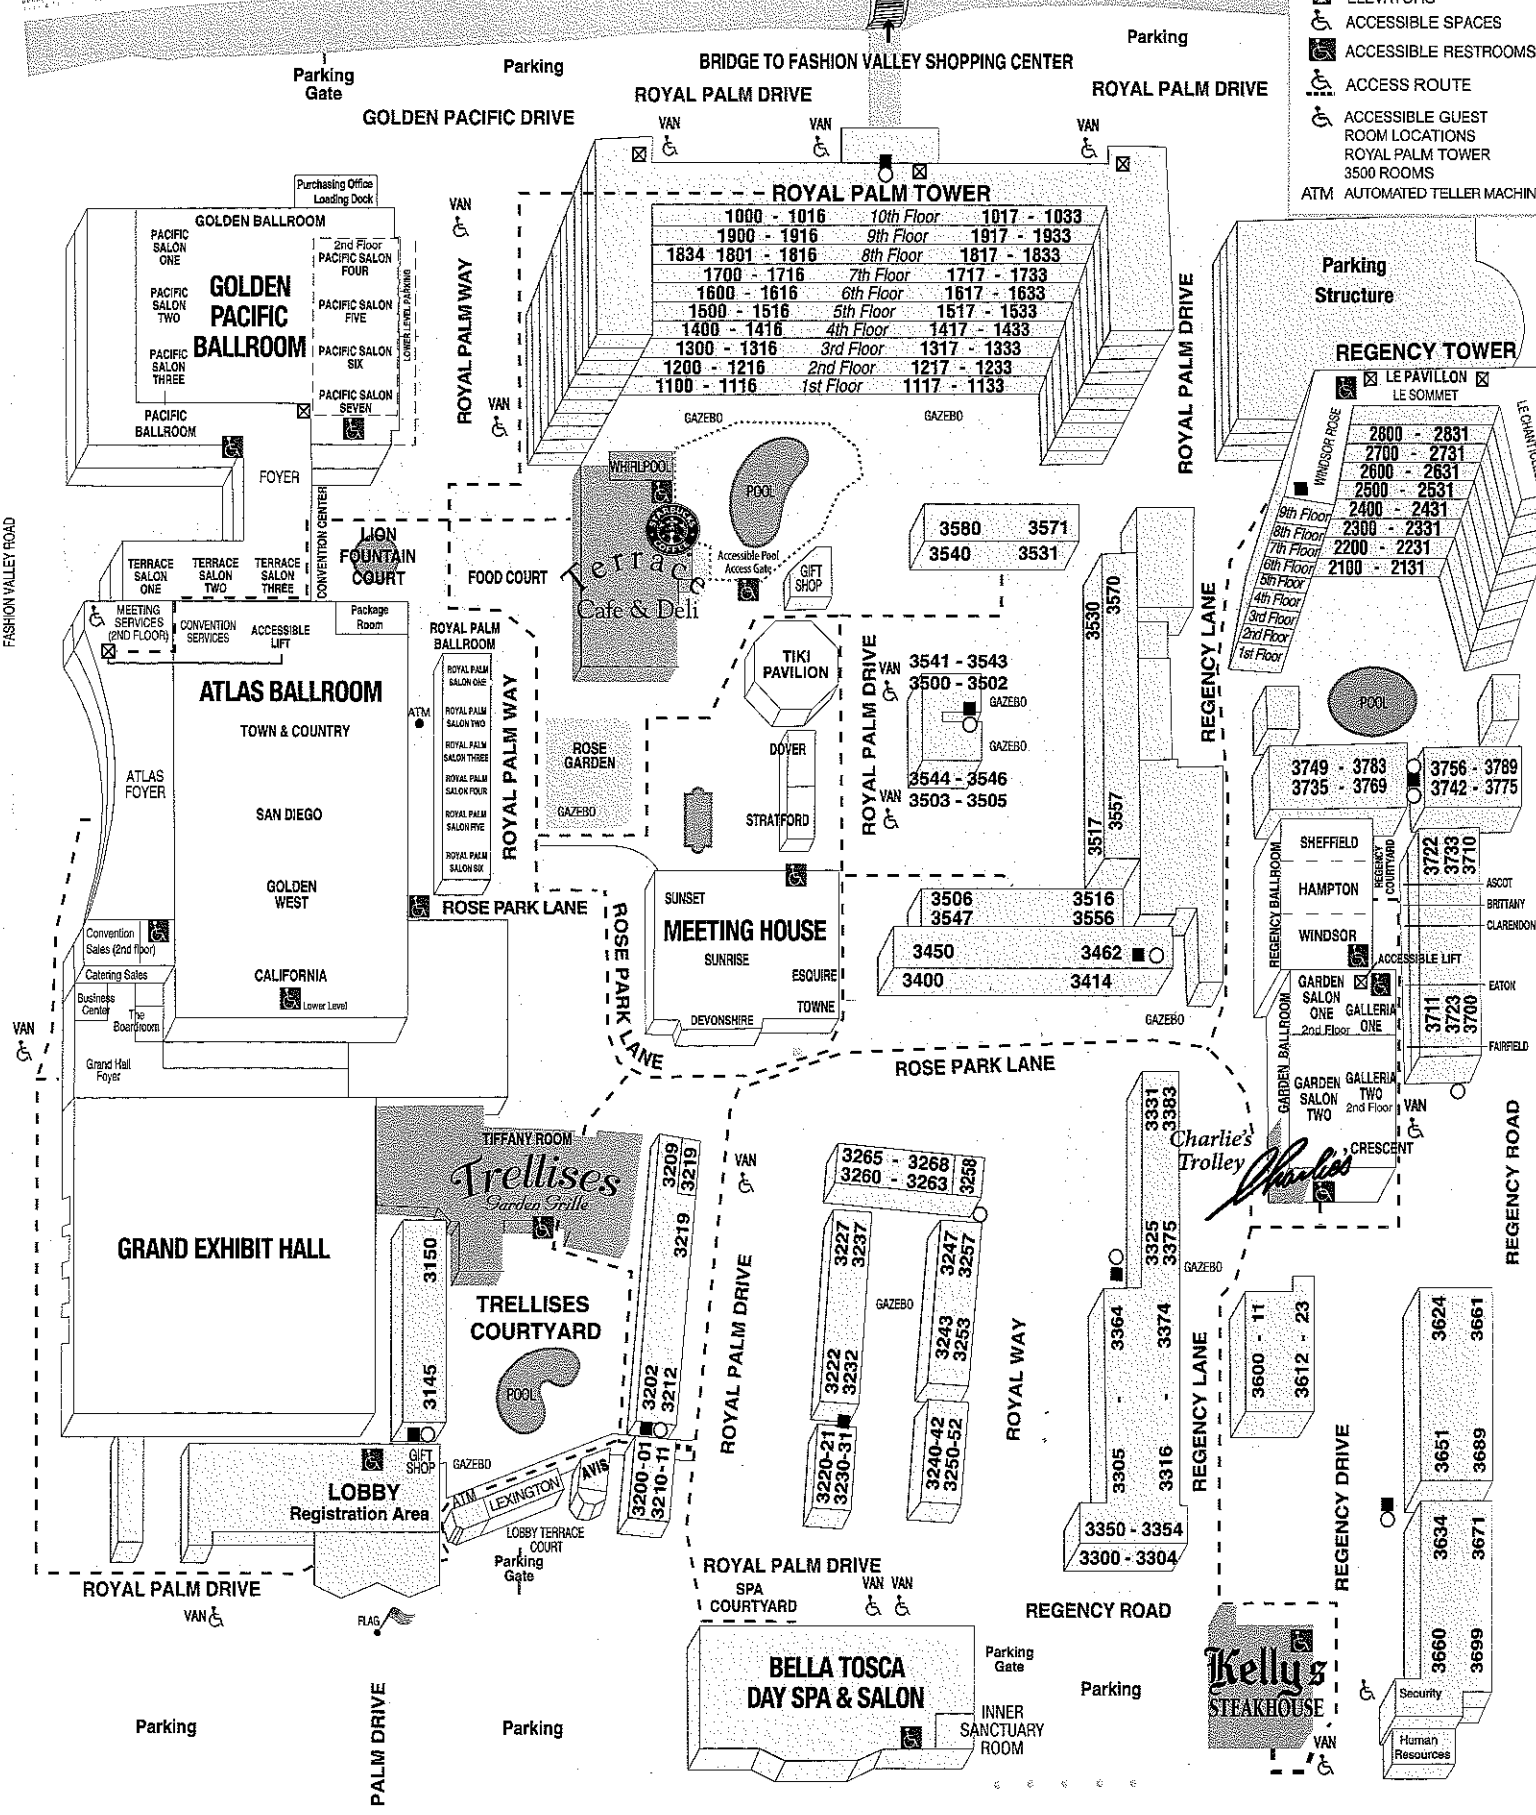

- RESTAURANTS
- MEETING ROOMS
- GUESTROOMS
- POOLS
- ICE
- SOFT DRINKS
- ELEVATORS
- ACCESSIBLE SPACES
- ACCESSIBLE RESTROOMS
- ACCESS ROUTE
- ACCESSIBLE GUEST ROOM LOCATIONS
- ROYAL PALM TOWER
- 3500 ROOMS
- ATM AUTOMATED TELLER MACHINE

FASHION VALLEY TROLLEY STATION

SAN DIEGO RIVER

**ROYAL PALM TOWER**

1000 - 1016	10th Floor	1017 - 1033
1900 - 1916	9th Floor	1917 - 1933
1834 - 1801 - 1816	8th Floor	1817 - 1833
1700 - 1716	7th Floor	1717 - 1733
1600 - 1616	6th Floor	1617 - 1633
1500 - 1516	5th Floor	1517 - 1533
1400 - 1416	4th Floor	1417 - 1433
1300 - 1316	3rd Floor	1317 - 1333
1200 - 1216	2nd Floor	1217 - 1233
1100 - 1116	1st Floor	1117 - 1133

**ROYAL PALM DRIVE**

3541 - 3543	3500 - 3502
3544 - 3546	3503 - 3505

**ROYAL PALM DRIVE**

3506	3516
3547	3556
3450	3462
3400	3414

**ROYAL PALM DRIVE**

3265 - 3268	3260 - 3263
3227	3237
3222	3232
3220-21	3230-31
3240-42	3250-52
3243	3253
3247	3257

**ROYAL PALM DRIVE**

3305	3364
3316	3374
3325	3375
3331	3383
3300 - 3304	

**REGENCY DRIVE**

3600 - 11	3612 - 23
-----------	-----------

**REGENCY DRIVE**

3624	3661
3651	3689
3634	3671
3660	3699

**BELLA TOSCA DAY SPA & SALON**